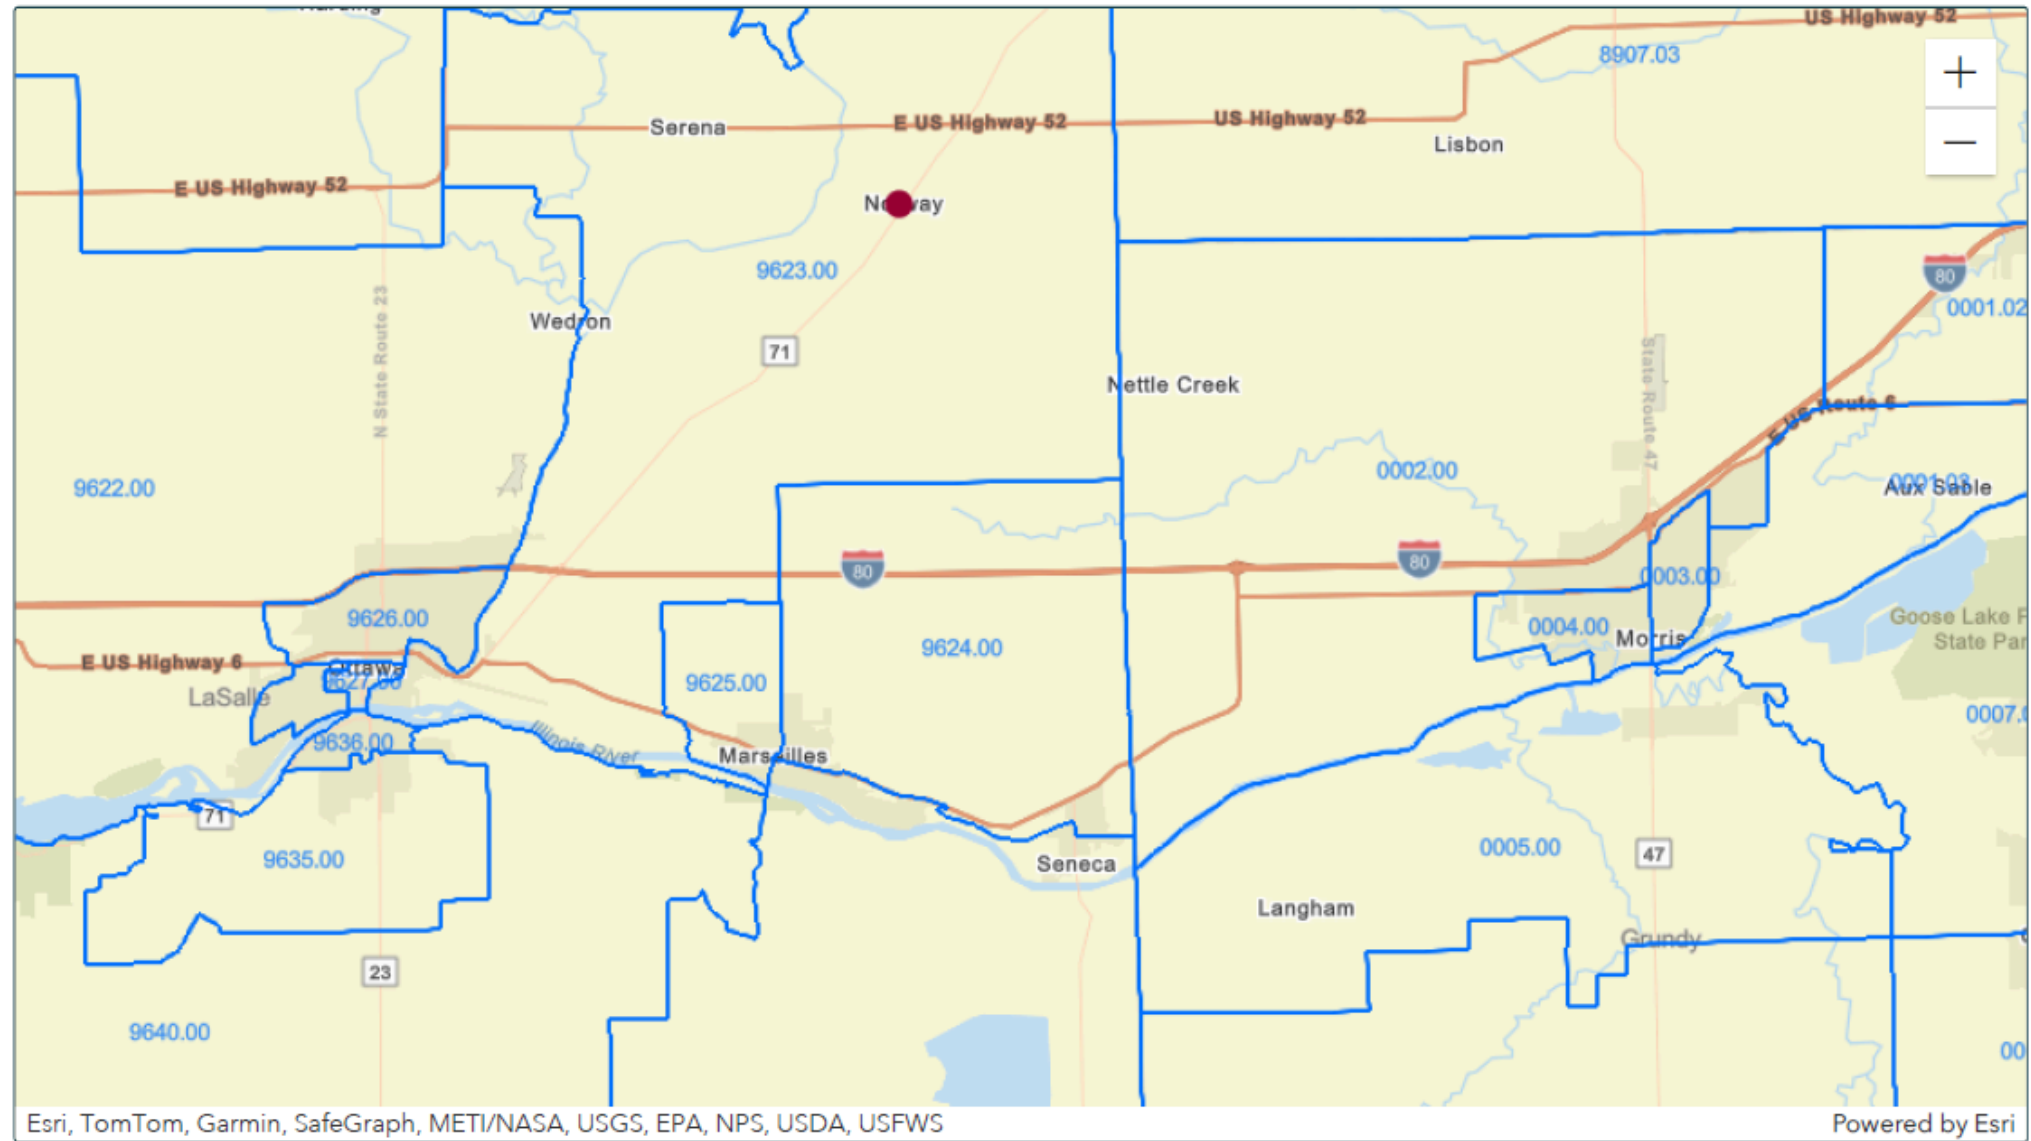

● Matched Address: 328 S McCoy St, Granville, Illinois, 61326  
 MSA: NA - NA (Outside of MSA) || State: 17 - ILLINOIS || County: 155 - PUTNAM COUNTY || Tract Code: 9545.00

● Selected Tract  
 MSA: || State: || County: || Tract Code:

## FFIEC Geocoding/Mapping System -- 2024

● Matched Address: 130 E Si Johnson Ave, Sheridan, Illinois, 60551

MSA: NA - NA (Outside of MSA) || State: 17 - ILLINOIS || County: 099 - LASALLE COUNTY || Tract Code: 9623.00

● Selected Tract

MSA: || State: || County: || Tract Code:

● Matched Address: 3654 N Il Route 71, Sheridan, Illinois, 60551  
MSA: NA - NA (Outside of MSA) || State: 17 - ILLINOIS || County: 099 - LASALLE COUNTY || Tract Code: 9623.00

● Selected Tract  
MSA: || State: || County: || Tract Code: